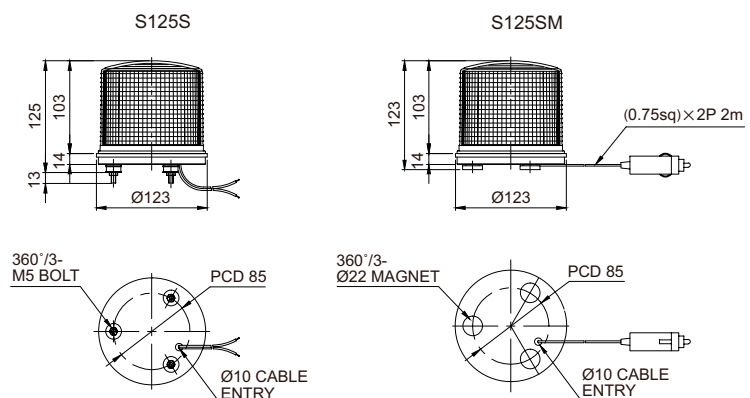

### Wiring Instructions

- External power line standard : UL1015 AWG18(0.75sq)×2C 400mm
- Product can be wired regardless of polarity

### S125SM Magnet Mount Xenon Strobe Signal Light

Model number	Voltage	Current	Bulb			Certificates	Weight	Color
			Spec	Standard	Parts no			
S125SM	DC12V	1.001A	220V -350V	EUB0641 -1A(G) U type	48	-	0.40kg	<ul style="list-style-type: none"> <li>• R-Red</li> <li>• A-Amber</li> <li>• G-Green</li> <li>• B-Blue</li> </ul>
	DC24V	0.616A					0.40kg	

### Wiring Instructions

- Cigarette lighter plug, IEC42(0.75sq)×2P 2m

### Technical Diagram

(Units : mm)