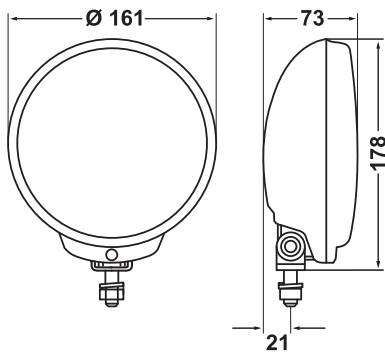

Dimensions

COMET FF 450

COMET FF 500

COMET FF 550

Part no.	Spotlights	Fog lights	Individual packaging	Set packaging	incl bulb(s) (12 V/55 W)	incl. protective cap(s)*
COMET FF 450						
1FB 010 951-821	●			●	●	●
1FB 010 951-011	●		●		●	●
1FB 010 951-001	●		●			
1NB 010 951-831		●		●	●	●
1NB 010 951-111		●	●		●	●
1NB 010 951-101		●	●			
COMET FF 500						
1F6 010 952-821	●			●	●	●
1F6 010 952-011	●		●		●	●
1F6 010 952-001	●		●			
1F6 010 952-801	●			●	●	
1N6 010 952-811		●		●	●	
1N6 010 952-111		●	●		●	●
1N6 010 952-101		●	●			
COMET FF 550						
1FD 010 953-801	●			●	●	●
1FD 010 953-011	●		●		●	●
1FD 010 953-001	●		●			
1ND 010 953-811		●		●	●	●
1ND 010 953-111		●	●		●	●
1ND 010 953-101		●	●			