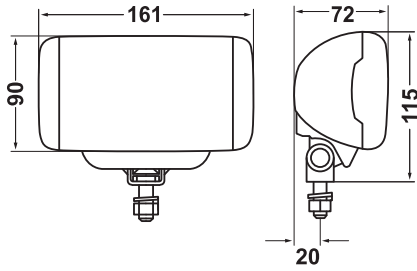

Dimensions

COMET FF 450

COMET FF 500

COMET FF 550

Part no.	Spotlights	Fog lights	Individual packaging	Set packaging	incl bulb(s) (12 V/55 W)	incl. protective cap(s)*
COMET FF 450						
1FB 010 951-821	●			●	●	●
1FB 010 951-011	●		●		●	●
1FB 010 951-001	●		●			
1NB 010 951-831		●		●	●	●
1NB 010 951-111		●	●		●	●
1NB 010 951-101		●	●			
COMET FF 500						
1F6 010 952-821	●			●	●	●
1F6 010 952-011	●		●		●	●
1F6 010 952-001	●		●			
1F6 010 952-801	●			●	●	
1N6 010 952-811		●		●	●	
1N6 010 952-111		●	●		●	●
1N6 010 952-101		●	●			
COMET FF 550						
1FD 010 953-801	●			●	●	●
1FD 010 953-011	●		●		●	●
1FD 010 953-001	●		●			
1ND 010 953-811		●		●	●	●
1ND 010 953-111		●	●		●	●
1ND 010 953-101		●	●			