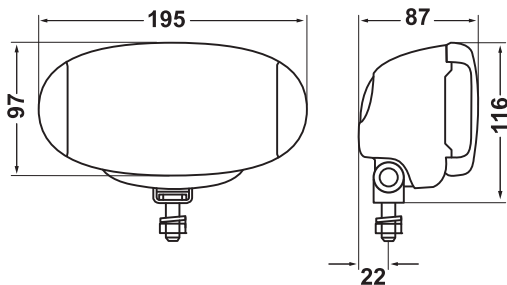

Dimensions

COMET FF 450

COMET FF 500

COMET FF 550

Part no.	Spotlights	Fog lights	Individual packaging	Set packaging	incl bulb(s) (12 V/55 W)	incl. protective cap(s)*
COMET FF 450						
1FB 010 951-821	●			●	●	●
1FB 010 951-011	●		●		●	●
1FB 010 951-001	●		●			
1NB 010 951-831		●		●	●	●
1NB 010 951-111		●	●		●	●
1NB 010 951-101		●	●			
COMET FF 500						
1F6 010 952-821	●			●	●	●
1F6 010 952-011	●		●		●	●
1F6 010 952-001	●		●			
1F6 010 952-801	●			●	●	
1N6 010 952-811		●		●	●	
1N6 010 952-111		●	●		●	●
1N6 010 952-101		●	●			
COMET FF 550						
1FD 010 953-801	●			●	●	●
1FD 010 953-011	●		●		●	●
1FD 010 953-001	●		●			
1ND 010 953-811		●		●	●	●
1ND 010 953-111		●	●		●	●
1ND 010 953-101		●	●			