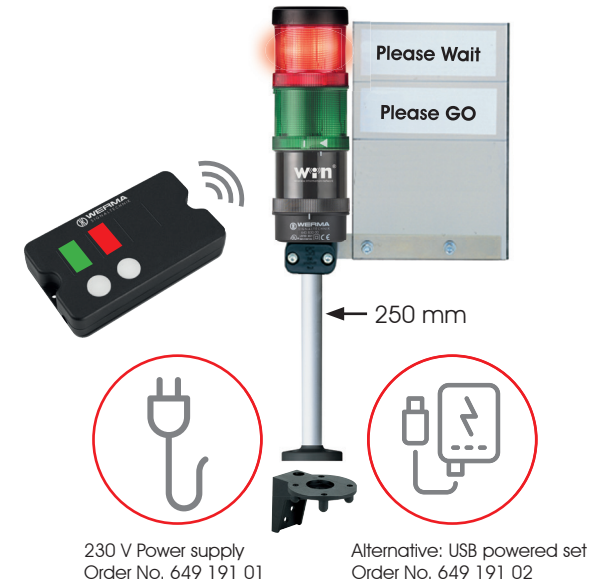

## Access at the touch of a button

With WERMA's Crowd Management set you can easily signal to people in front of the entrance whether access can currently be granted.

This ensures that there are not too many people in the shop and that the safety distance can be maintained. The WERMA Crowd Management set consists of a Signal Tower with wireless transmitter, base, bracket for wall mounting and a power adaptor unit for a 230 V power supply. If no power connection is possible outside the building, the Signal Tower can alternatively be equipped with a USB connection element which you can connect to a standard USB power bank.

The Crowd Management wireless SignalSET is ideal for supermarkets, smaller retailers such as bakeries, butchers, or even petrol stations, pharmacies and hospitals. For other applications we will be happy to put together an individual set for you. Contact us.

## Contents (230 V version):

- Wireless connected signal tower for outdoor use (green/red)
- Indication board to explain the signal colours (e.g. green = please enter; red = please wait)
- Remote control for easy operation
- Mounting material and Power supply  
Order no. **649 191 01**

## USB powered Set (alternative):

Power can also be supplied via a standard USB power bank (recommendation 20,000 mAh for 20 hours of operation).

Order no. **649 191 02**

USB Powerbank not included.