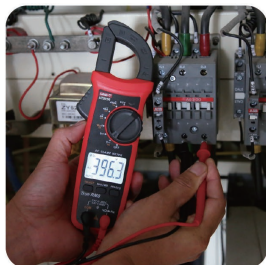

Industrial electricity